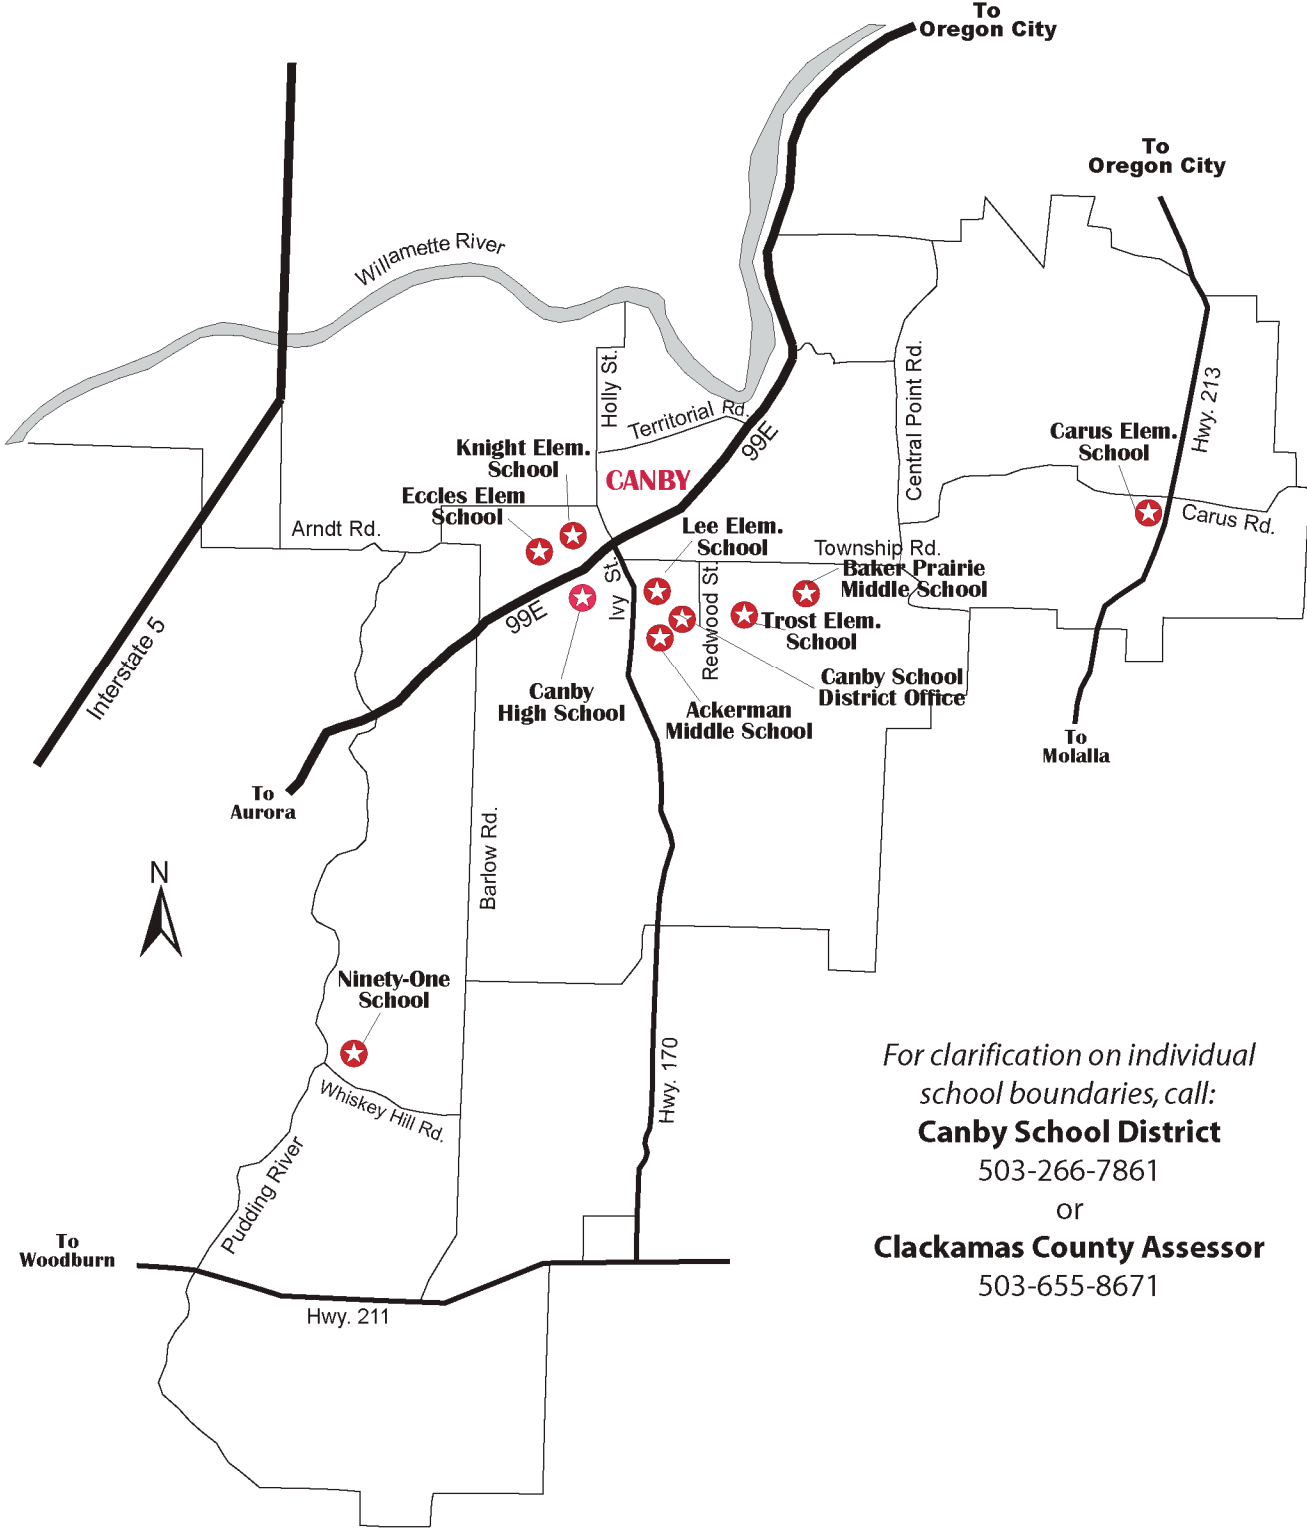

# CANBY SCHOOL DISTRICT

## Boundary Map

*For clarification on individual school boundaries, call:*

**Canby School District**

503-266-7861

or

**Clackamas County Assessor**

503-655-8671